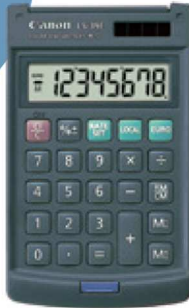

Package Type:
Double Card
Blister (DBL)

At least
60%
RECYCLED
PLASTIC

HANDHELD **LS-10TEG**

10
DIGITS

Size: 122 x 78 x 14mm / Weight: 92g

- Tax calculation
- Currency conversion
- 360° rotating hard cover

Package Type:
Double Card
Blister (DBL)

HANDHELD **LS-270H**

8
DIGITS

Size: 102 x 61 x 10mm / Weight: 37g

- Mark-up function
- Metallic silver coating
- Wallet case included

Package Type:
Double Card
Blister (DBL)

HANDHELD **LS-39E**

8
DIGITS

Size: 119.5 x 73.5 x 11.5mm / Weight: 65.5g

- Currency conversion
- 360° upward folding hard cover

	Digits	Type	Power Source	Battery	Preset Decimal	Tax Calculation	Currency Conversion	Memory	MU	GT	RV	%±	√	€	→	Rounding	00/000	Adjustable / Angle Display	Recycled Content	Wallet Case	Keypops	Size (mm)	Weight (g)
LS-10TEG	10	Hand-held	Dual Power	CR2016	—	✓	✓	1	—	—	—	✓	—	—	—	—	—	—	✓	—	Plastic	122 x 78 x 14	92
LS-270H	8	Hand-held	Dual Power	LR54	—	—	—	1	✓	—	—	✓	✓	✓	—	—	—	—	—	✓	Plastic	102 x 61 x 10	37
LS-39E	8	Hand-held	Dual Power	LR54	—	—	✓	1	—	—	—	✓	—	—	—	—	—	—	—	—	Plastic	119.5 x 73.5 x 11.5	65.5