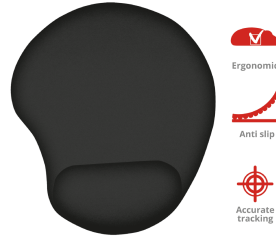

| | |
|------------------------------|----------------|
| Supported sensor type | Laser, optical |
|------------------------------|----------------|

FEATURES

| | | | |
|------------------|-------|----------------------|-------|
| Anti-skid | True | Two-sided | False |
| Roll-up | False | Wrist support | True |

COLORI

BigFoot Mouse Pad - black
16977

BigFoot Mouse Pad - blue
20426

BigFoot Mouse Pad - red
20429

Bigfoot Mouse Pad - Green
16979

PRODUCT VISUAL 1

PRODUCT ESHOT 1

PRODUCT TOP 1