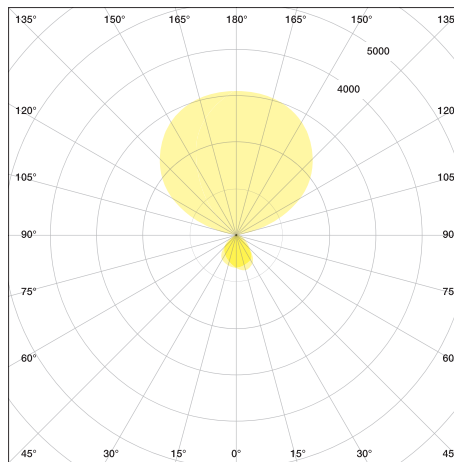

VITAWORK®

Fact Sheet

TECHNICAL DATA

VITAWORK® 17	
Colours	140 Metallic Silver/Black (similar RAL 9006 / 7021)
Dimensions	Height: 2,040 mm
	Luminaire head (W x D x H): 542 x 370 x 32,5 mm
	Ceiling height clearance: > 2 m
Weight	19 kg
Lamp base	C-shaped
Material	Aluminium, Steel (lamp base), Plastic (touch panel & side caps)
Energy efficiency	This product contains (a) light source(es) with the energy efficiency class(es)
	Light source direct no. 34601, energy efficiency class D (Reg. 908500)
	Light source indirect no. 34600, energy efficiency class D (Reg. 908623)
Protection type	IP 20
Protection class	I ⊕

Illuminants	
Fitted with	LED
Power consumption	112 W
Light distribution	asymmetric
Nominal luminous flux direct	2,000 lm
Nominal luminous flux indirect	15,000 lm
Nominal luminous flux	17,000 lm
Luminous efficiency	>140 lm/W
Colour temperature (CCT)	4,000 K
Colour tolerance	< 3 SDCM
50,000 h	L85B10
UGR	< 16
Colour reproduction index	> 80
Plug	Schuko-plug (Type F) / Kettle plug + EU/CH/UK-plug
Cable length	3 m
Standby consumption	≤ 0,5 W

TECHNICAL VIEW

LIGHT DISTRIBUTION CURVE

VITAWORK®

VITAWORK®

Free download at www.luctra.eu

||| LUCTRA

LUCTRA® is a brand of
DURABLE · Hunke & Jochheim GmbH & Co. KG
Westfalenstraße 77-79 · 58636 Iserlohn
Postfach 1753 · 58634 Iserlohn
Tel.: +49 23 71 6624 45
info@luctra.eu · www.luctra.eu