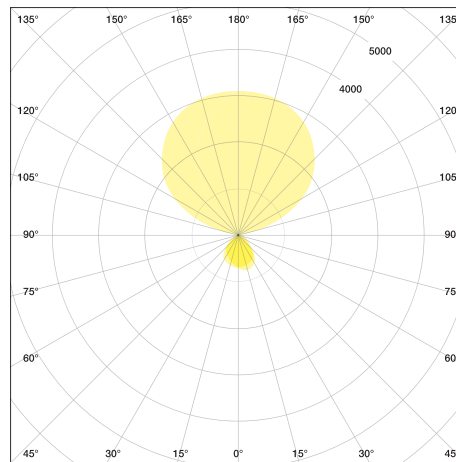

VITAWORK®

Fact Sheet

TECHNICAL DATA

VITAWORK® 7	
Colours	140 Metallic Silver/Black (similar RAL 9006 / 7021)
Dimensions	Height: 2,040 mm
	Luminaire head (W x D x H): 542 x 370 x 32,5 mm
	Ceiling height clearance: > 2 m
Weight	19 kg
Lamp base	C-shaped
Material	Aluminium, Steel (lamp base), Plastic (touch panel & side caps)
Energy efficiency	This product contains (a) light source(es) with the energy efficiency class(es)
	Light source direct no. 34601, energy efficiency class D (Reg. 908500)
	Light source indirect no. 34600, energy efficiency class D (Reg. 908623)
Protection type	IP 20
Protection class	I ⊕

Illuminants	
Fitted with	LED
Power consumption	50 W
Light distribution	symmetric
Nominal luminous flux direct	2,000 lm
Nominal luminous flux indirect	5,000 lm
Nominal luminous flux	7,000 lm
Luminous efficiency	>130 lm/W
Colour temperature (CCT)	4.000 K
Colour tolerance	< 3 SDCM
50,000 h	L85B10
UGR	< 16
Colour reproduction index	> 80
Plug	Schuko-plug (Type F) / Kettle plug + EU/CH/UK - plug
Cable length	3 m
Standby consumption	≤ 0,5 W

TECHNICAL VIEW

LIGHT DISTRIBUTION CURVE

VITAWORK®

VITAWORK®

Free download at www.luctra.eu

||| LUCTRA

LUCTRA® is a brand of
DURABLE · Hunke & Jochheim GmbH & Co. KG
Westfalenstraße 77-79 · 58636 Iserlohn
Postfach 1753 · 58634 Iserlohn
Tel.: +49 23 71 66 24 45
info@luctra.eu · www.luctra.eu